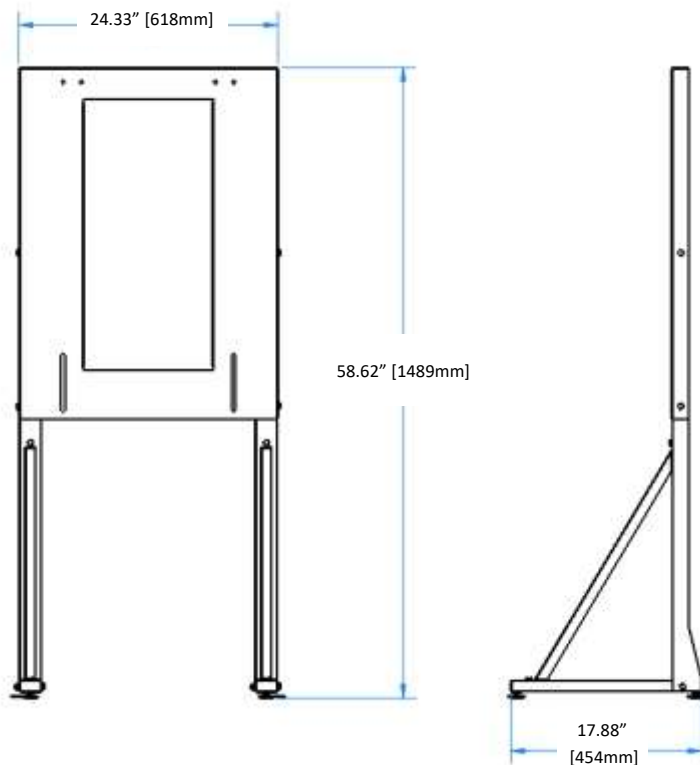

FLOOR STAND

Part# P-267

Designed for:

SL Series (85,115,160,199)

VX Series

HC Series

DC Series

SUPERFLOW

Convert any IBC residential wall hanging boiler to a floor standing boiler instantly.

Adjustable Feet

Save Time - Save Money