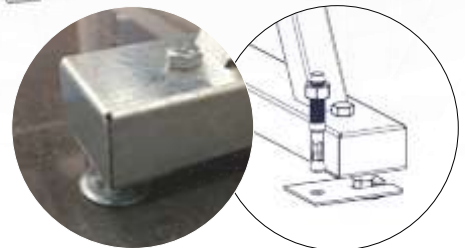

FLOOR STAND

Part# P-267

Designed for:

SL Series (85,115,160,199)

VX Series

HC Series

DC Series

SUPERFLOW

Convert any IBC residential wall hanging boiler to a floor standing boiler instantly.

Adjustable Feet

Save Time - Save Money